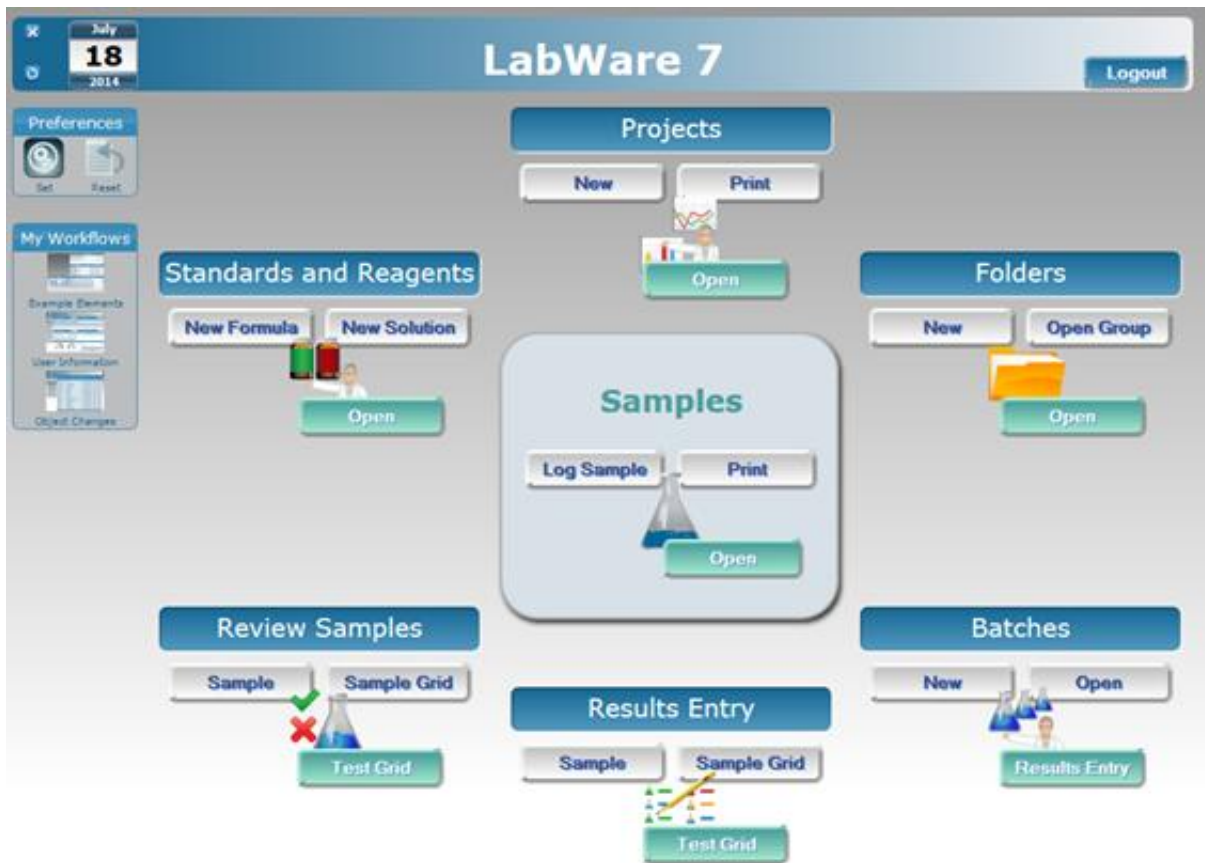

Download from
Dreamstime.com

This watermarked comp image is for previewing purposes only.

ID 35103813

© Yulia Gapeenko | Dreamstime.com

[DWG TrueConvert 2018 Herunterladen Schl Sselgenerator 64 Bits](#)

[DWG TrueConvert 2018 Herunterladen Schl Sselgenerator 64 Bits](#)